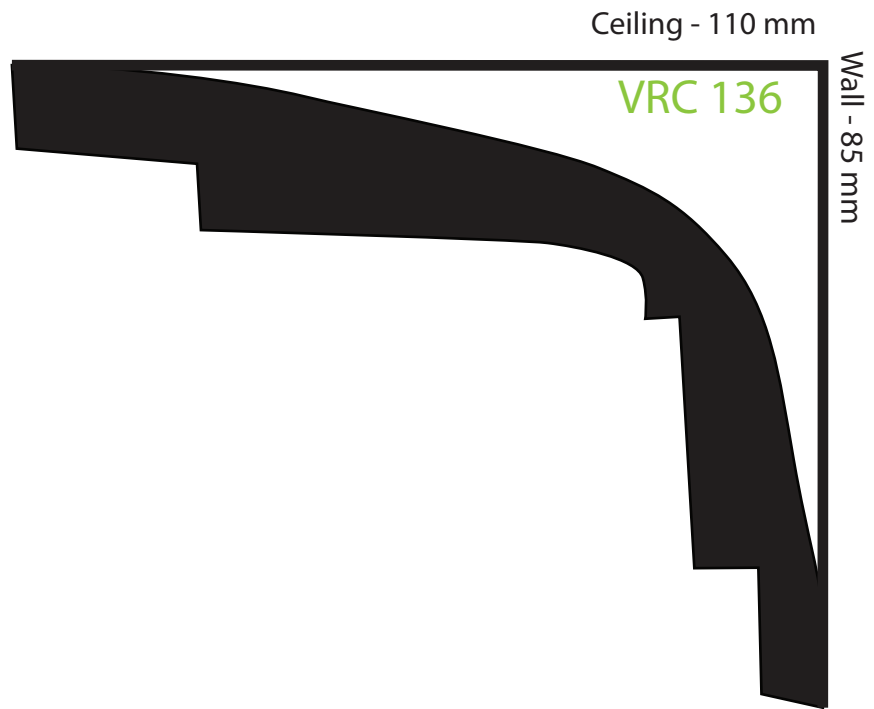

BAILEY
Interiors
Architectural Plaster

Tel: (02) 9153 9326
www.baileyinteriors.com.au

Value Cornice VRC 136

This profile is 1:1 scale when printed on an A4 page. When printing, Check that scaling is set to NONE and NOT to DRAFT for best results.

Check your scaling against any standard ruler