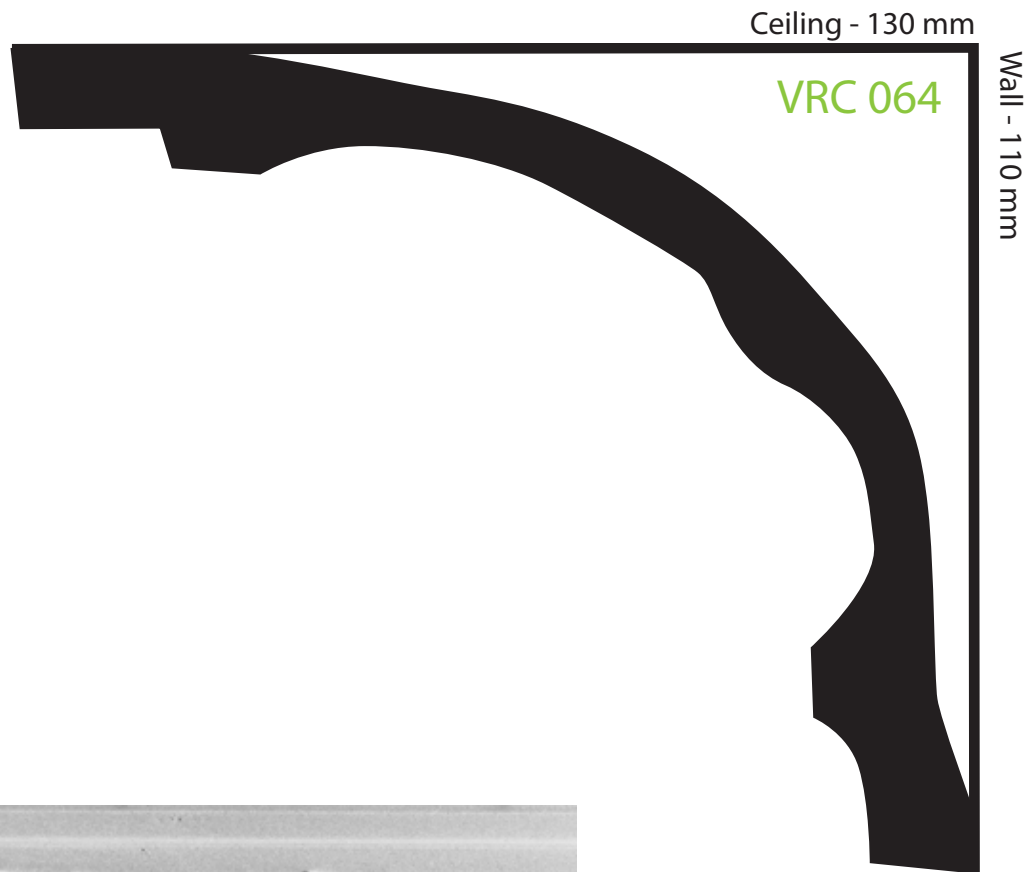

**BAILEY**  
*Interiors*  
Architectural Plaster

Tel: (02) 9153 9326  
[www.baileyinteriors.com.au](http://www.baileyinteriors.com.au)

Value Cornice VRC 064

This profile is 1:1 scale when printed on an A4 page. When printing, Check that scaling is set to NONE and NOT to DRAFT for best results.

Check your scaling against any standard ruler