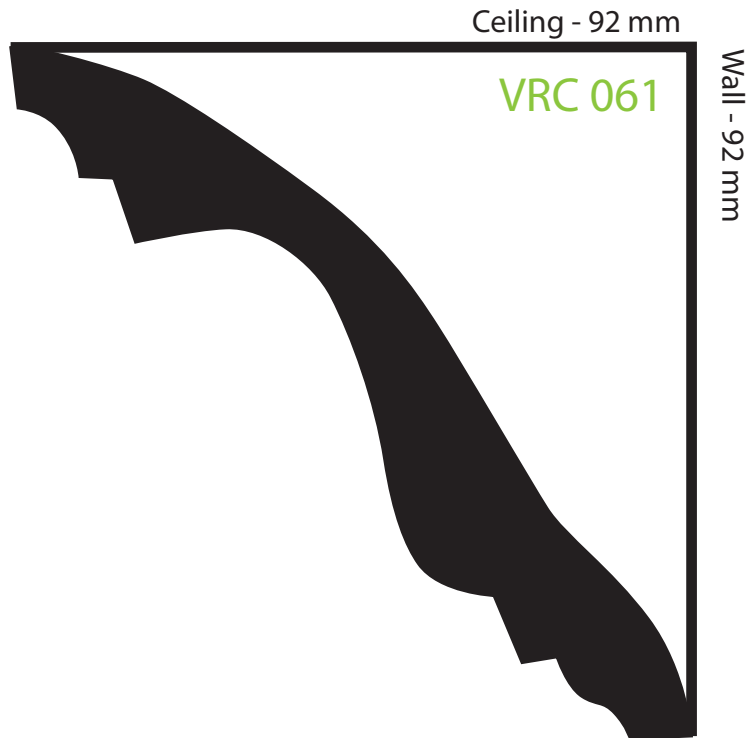

Tel: (02) 9153 9326
www.baileyinteriors.com.au

Value Cornice VRC 061

This profile is 1:1 scale when printed on an A4 page. When printing, Check that scaling is set to NONE and NOT to DRAFT for best results.

Check your scaling against any standard ruler