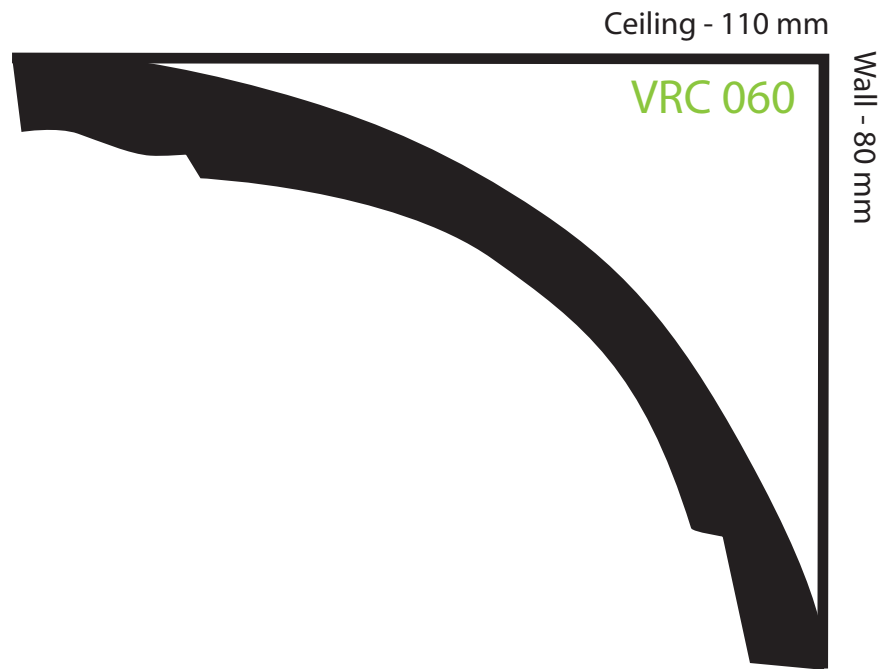

BAILEY
Interiors
Architectural Plaster

Tel: (02) 9153 9326

www.baileyinteriors.com.au

Value Cornice VRC 060

This profile is 1:1 scale when printed on an A4 page. When printing, Check that scaling is set to **NONE** and NOT to DRAFT or TO FIT PRINTER MARGINS for best results. All dimensions are Nominal.

Check your scaling against any standard ruler