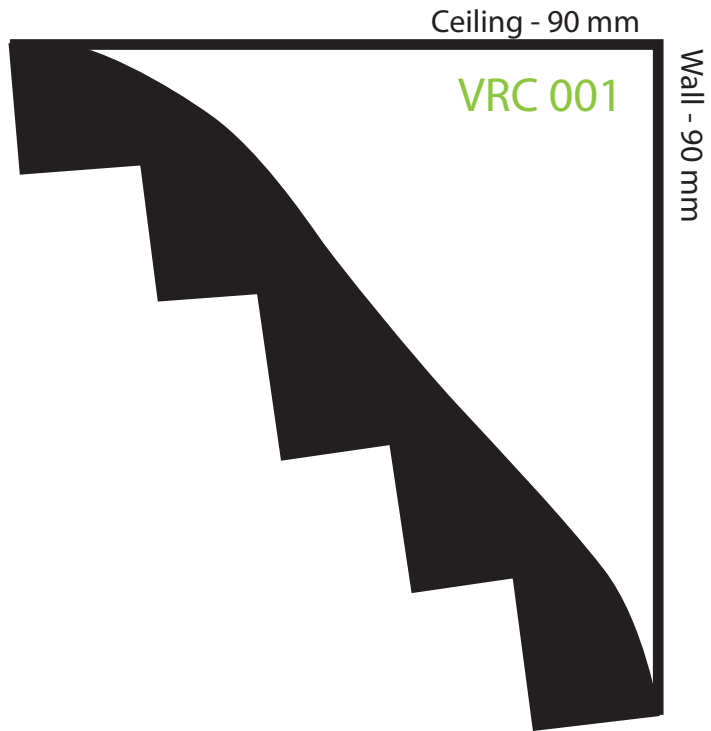

Tel: (02) 9153 9326
www.baileyinteriors.com.au

Value Cornice VRC 001

This profile is 1:1 scale when printed on an A4 page. When printing, Check that scaling is set to NONE and NOT to DRAFT for best results.

Check your scaling against any standard ruler