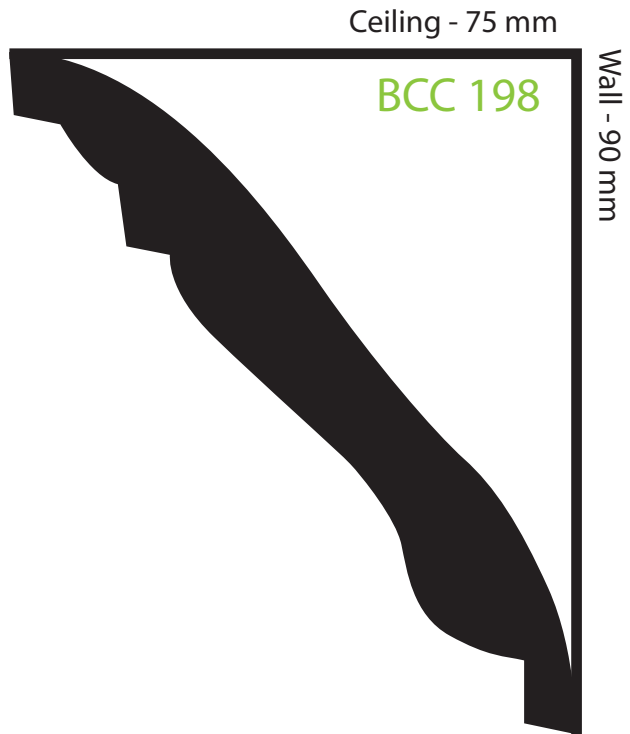

Tel: (02) 9153 9326

www.baileyinteriors.com.au

Custom Cornice BCC 198

This profile is 1:1 scale when printed on an A4 page. When printing, Check that scaling is set to **NONE** and NOT to DRAFT or TO FIT PRINTER MARGINS for best results. All dimensions are Nominal.

Check your scaling against any standard ruler