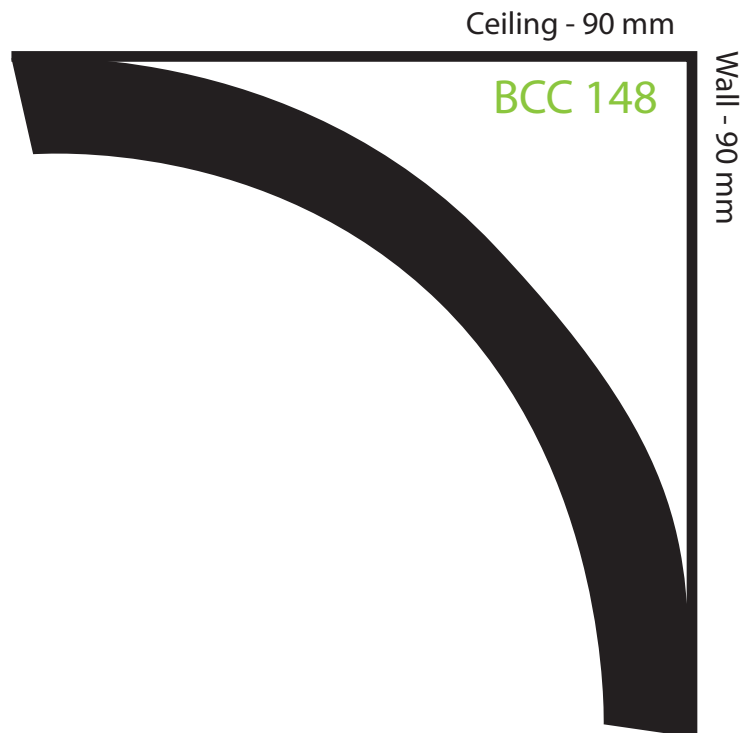

**BAILEY**  
*Interiors*  
Architectural Plaster

Tel: (02) 9153 9326

[www.baileyinteriors.com.au](http://www.baileyinteriors.com.au)

Custom Cornice BCC 148

This profile is 1:1 scale when printed on an A4 page. When printing, Check that scaling is set to **NONE** and NOT to DRAFT or TO FIT PRINTER MARGINS for best results. All dimensions are Nominal.

Check your scaling against any standard ruler