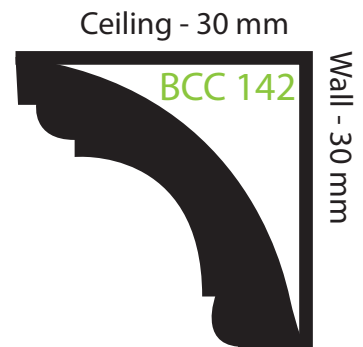

BAILEY
Interiors
Architectural Plaster

Tel: (02) 9153 9326

www.baileyinteriors.com.au

Custom Cornice BCC 142

This profile is 1:1 scale when printed on an A4 page. When printing, Check that scaling is set to **NONE** and NOT to DRAFT or TO FIT PRINTER MARGINS for best results. All dimensions are Nominal.

Check your scaling against any standard ruler