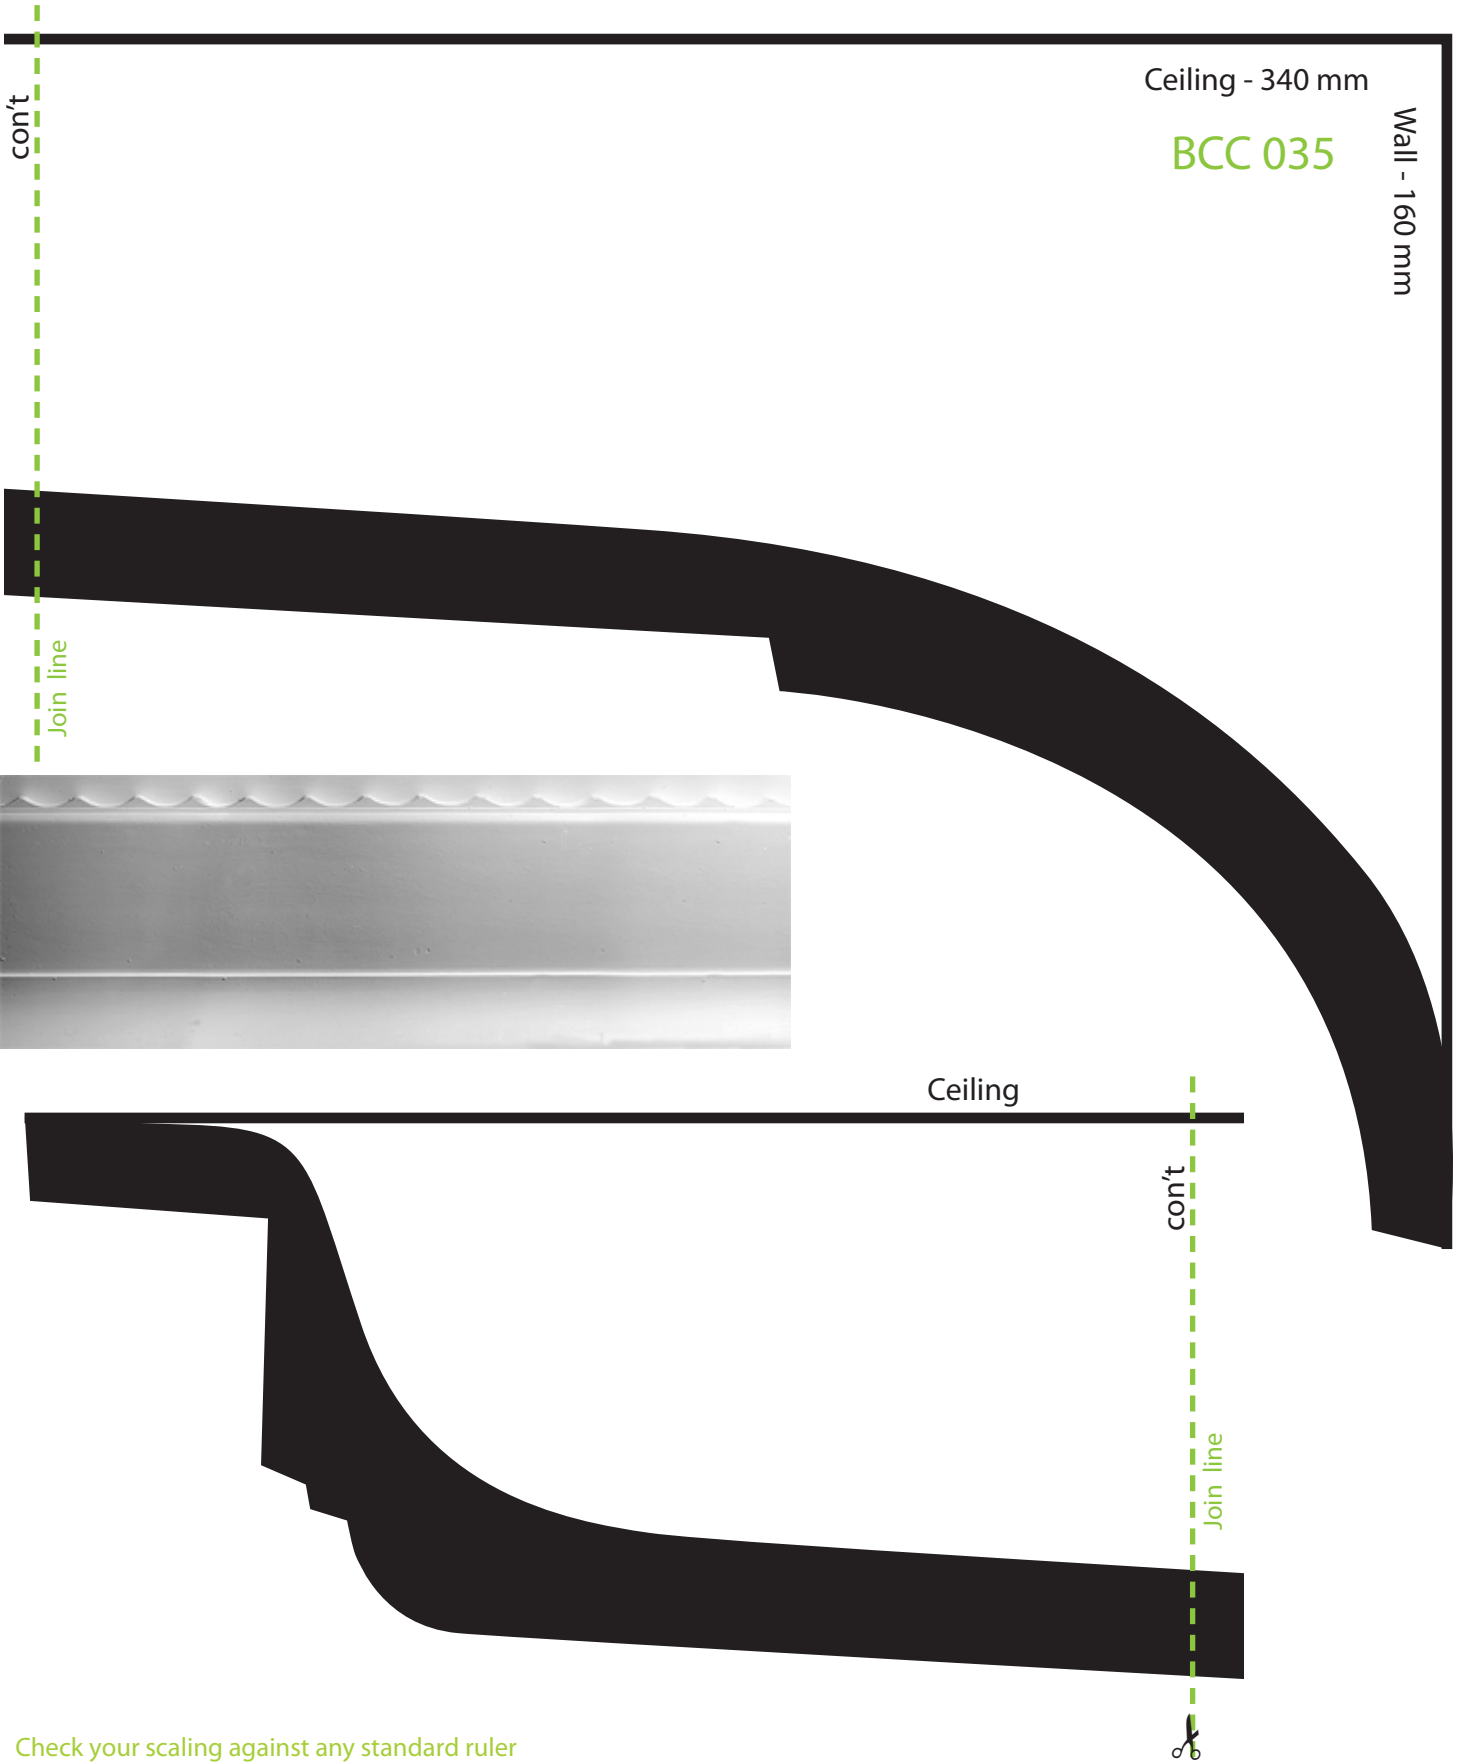

Tel: (02) 9153 9326

www.baileyinteriors.com.au

Custom Cornice BCC 035

This profile is 1:1 scale when printed on an A4 page. When printing, Check that scaling is set to **NONE** and NOT to DRAFT or TO FIT PRINTER MARGINS for best results. All dimensions are Nominal.

Ceiling - 340 mm

BCC 035

Wall - 160 mm

con't

Join line

Ceiling

con't

Join line

Check your scaling against any standard ruler