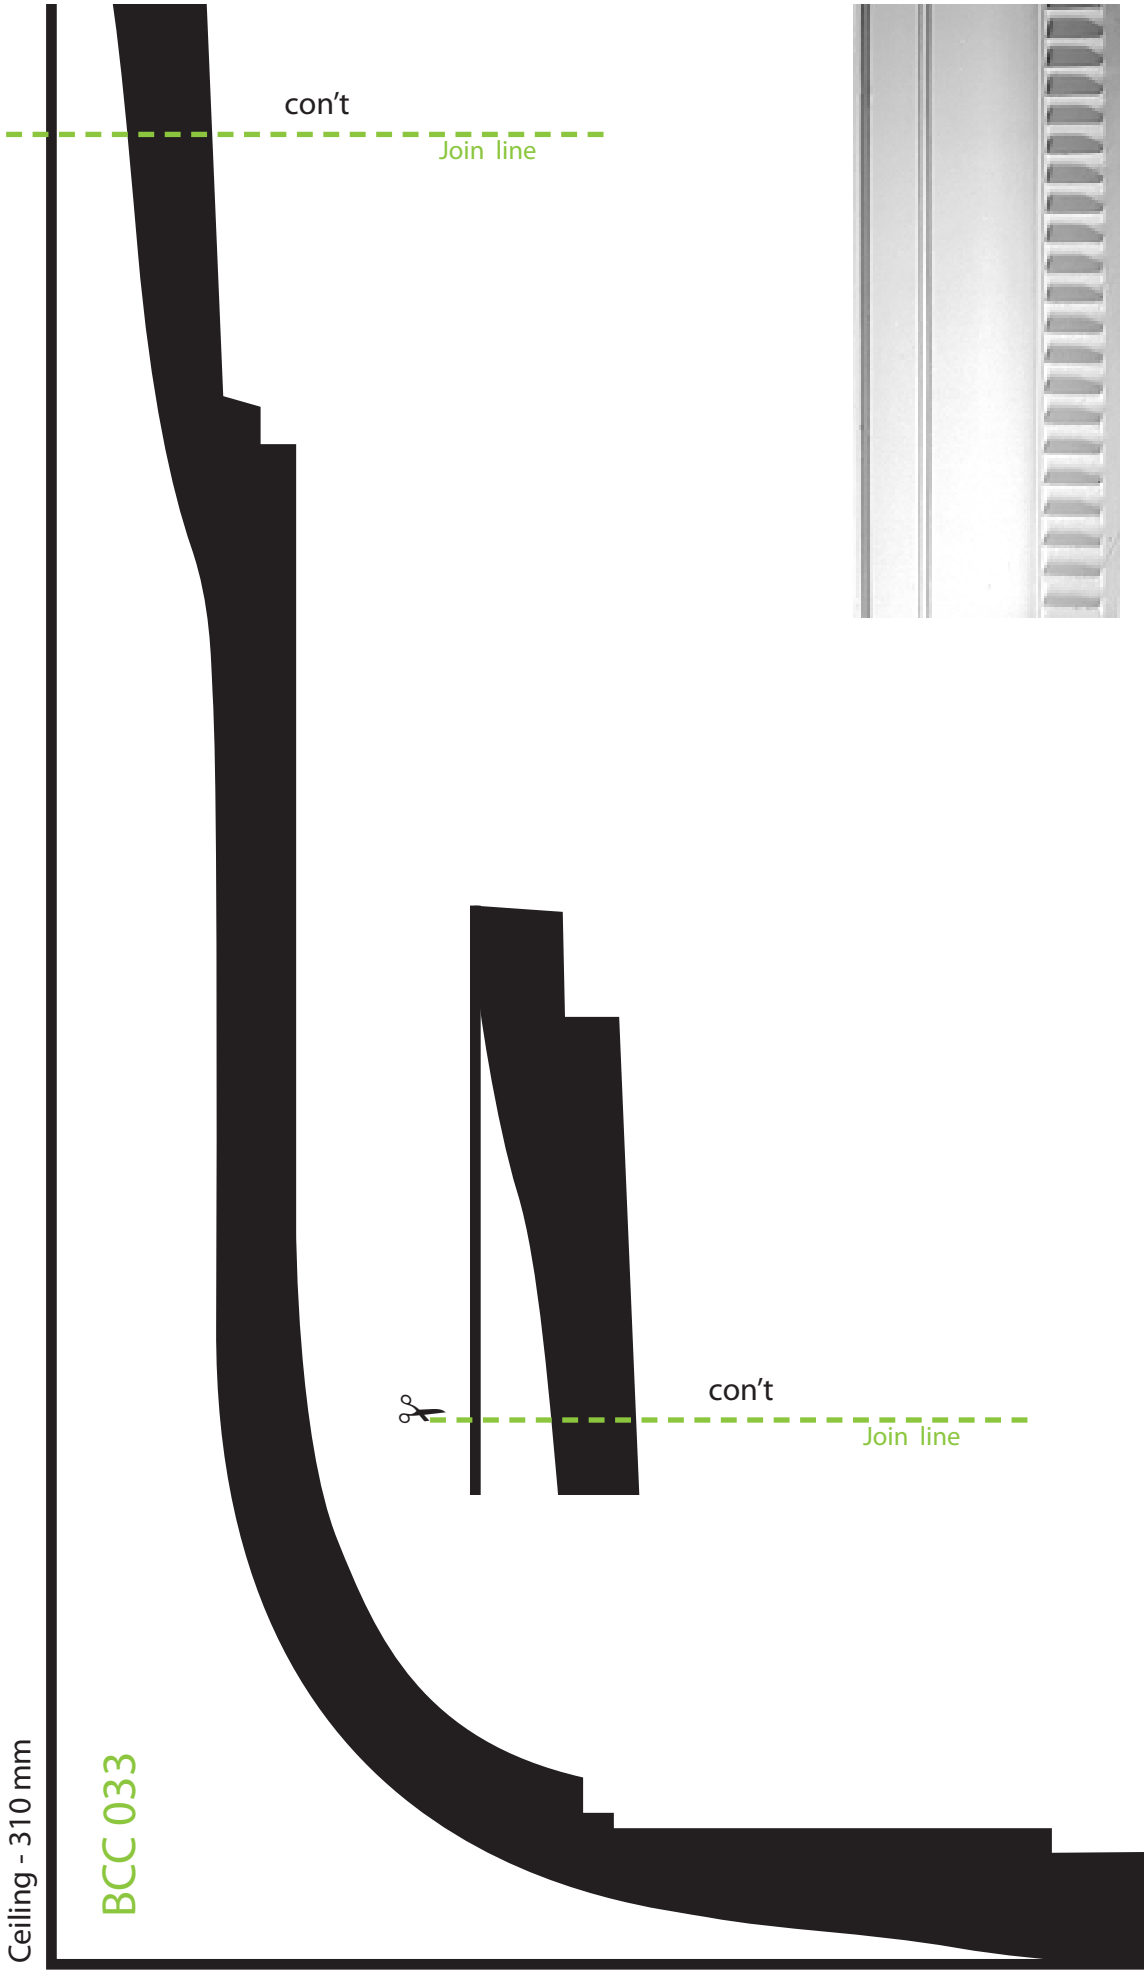

Ceiling - 310 mm

BCC 033

Wall - 145 mm

con't

Join line

Custom Cornice BCC 033

Tel: (02) 9153 9326
www.baileyinteriors.com.au

This profile is 1:1 scale when printed on an A4 page. When printing, Check that scaling is set to **NONE** and **NOT** to DRAFT or TO FIT PRINTER MARGINS for best results. All dimensions are Nominal.