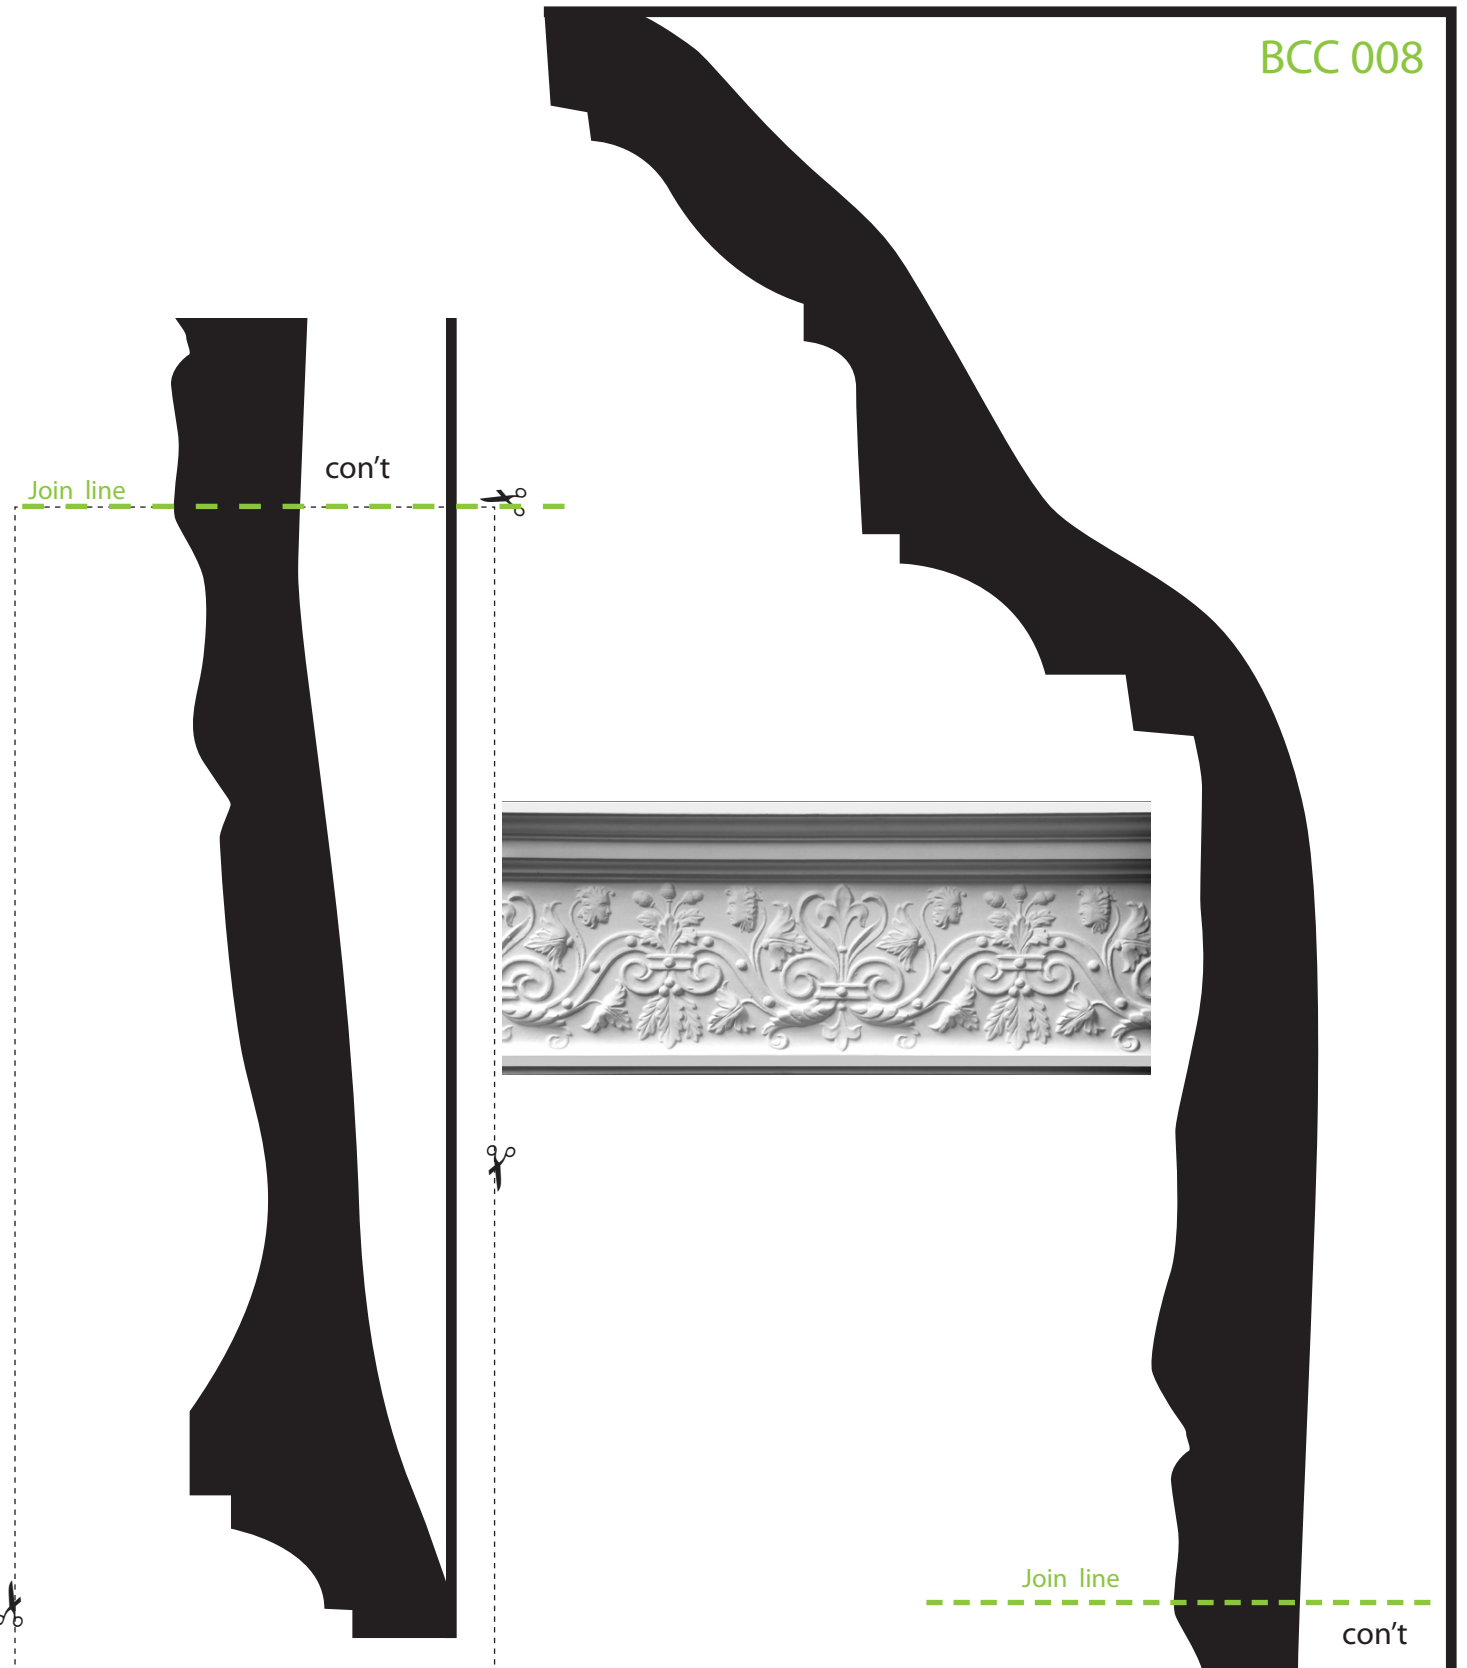

**BAILEY**  
*Interiors*  
Architectural Plaster

Tel: (02) 9153 9326

[www.baileyinteriors.com.au](http://www.baileyinteriors.com.au)

Custom Cornice BCC 008

This profile is 1:1 scale when printed on an A4 page. When printing, Check that scaling is set to **NONE** and NOT to DRAFT or TO FIT PRINTER MARGINS for best results. All dimensions are Nominal.

Ceiling - 120 mm

BCC 008

Wall - 360 mm

Check your scaling against any standard ruler