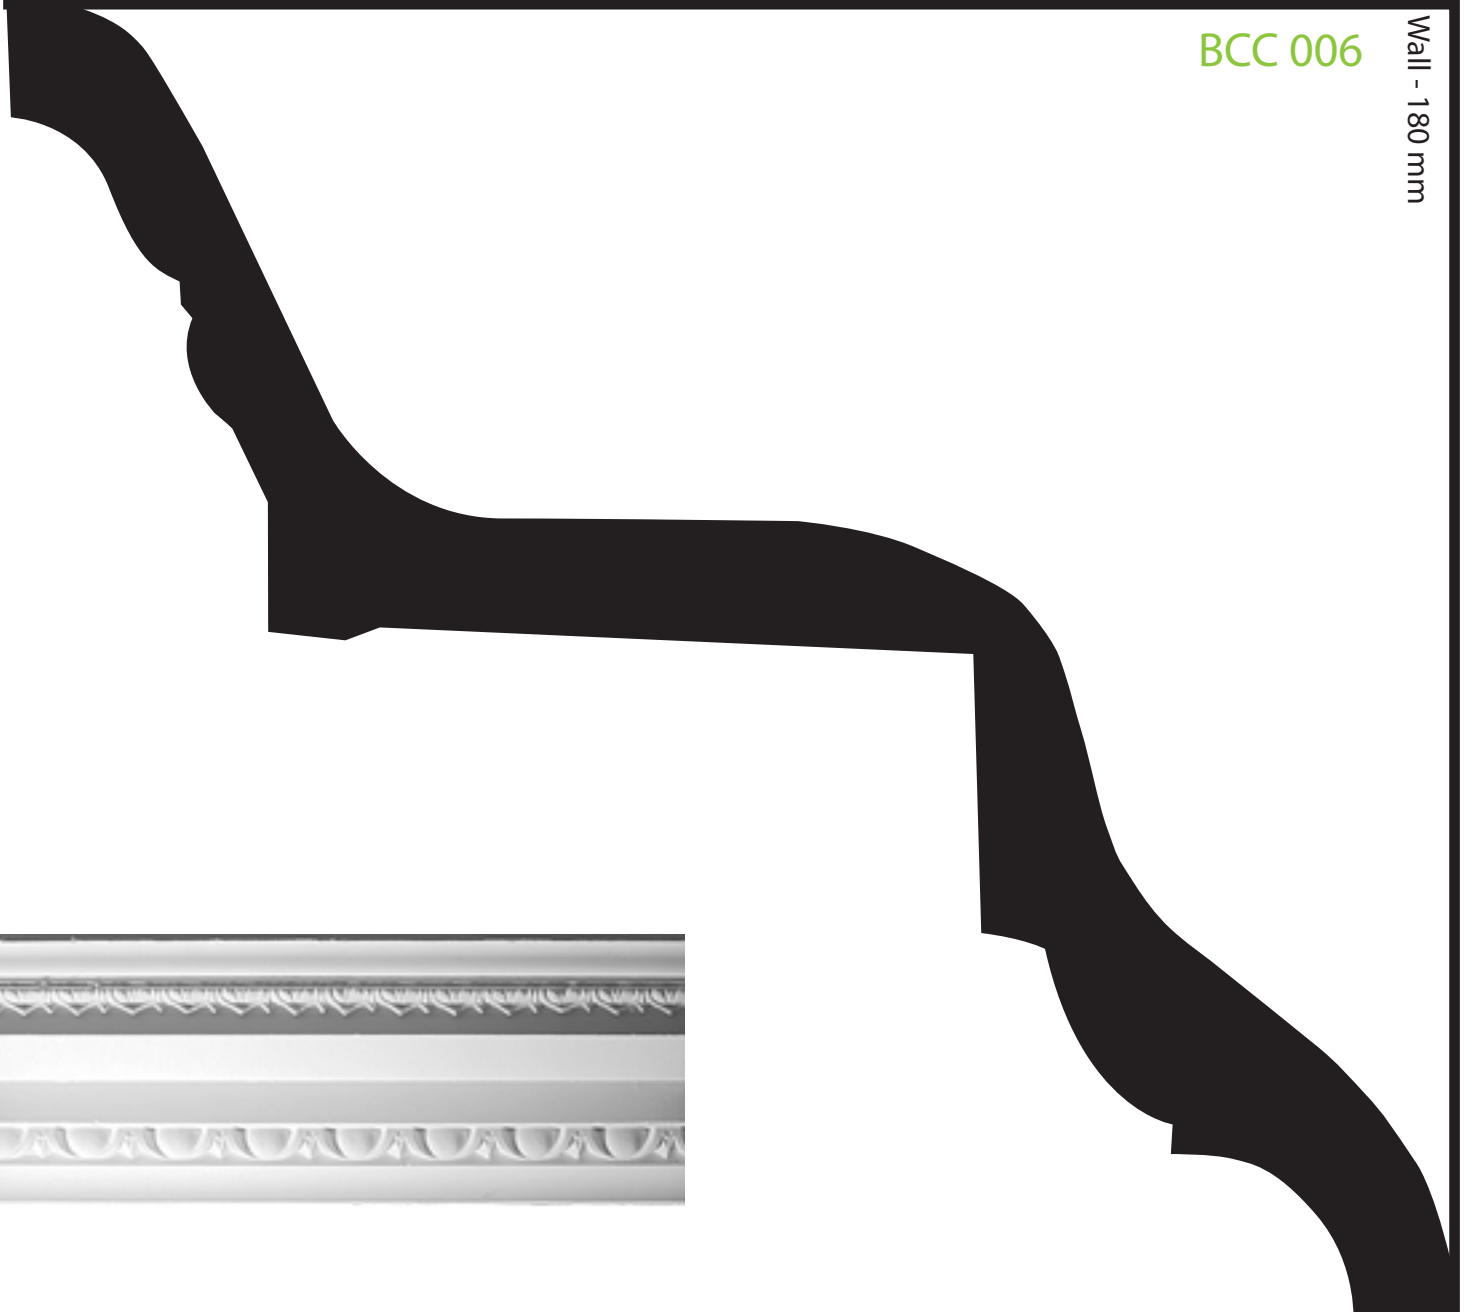

# Custom Cornice BCC 006

This profile is 1:1 scale when printed on an A4 page. When printing, Check that scaling is set to **NONE** and NOT to DRAFT or TO FIT PRINTER MARGINS for best results. All dimensions are Nominal.

Ceiling - 195 mm

BCC 006

Wall - 180 mm

Check your scaling against any standard ruler