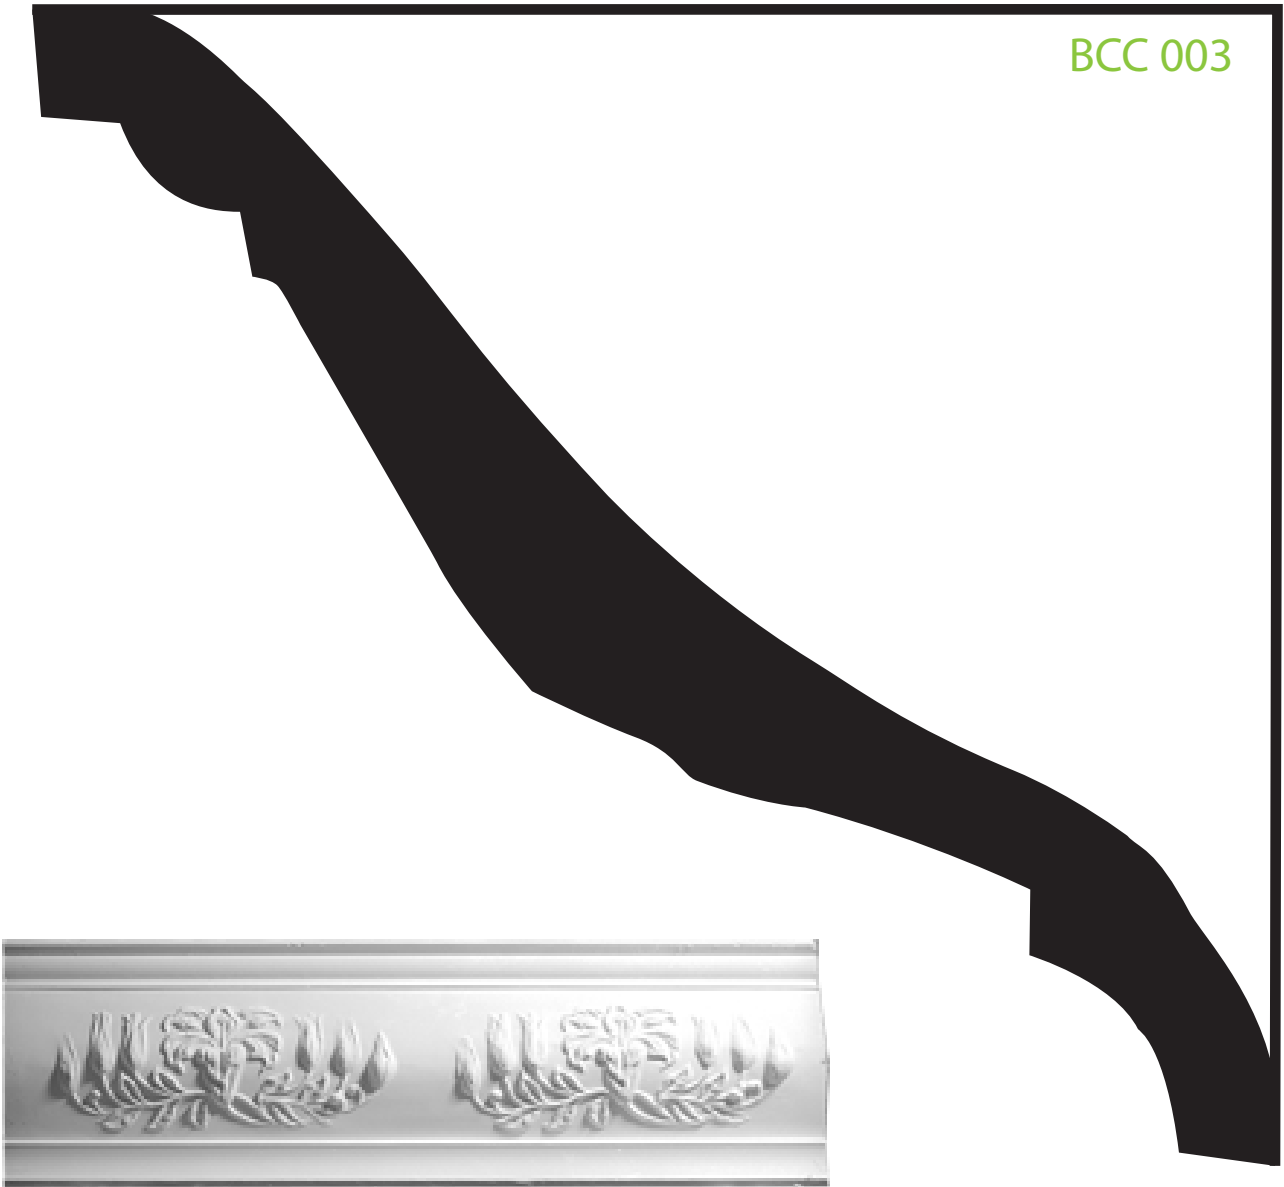

BAILEY
Interiors
Architectural Plaster

Tel: (02) 9153 9326

www.baileyinteriors.com.au

Custom Cornice BCC 003

This profile is 1:1 scale when printed on an A4 page. When printing, Check that scaling is set to **NONE** and NOT to DRAFT or TO FIT PRINTER MARGINS for best results. All dimensions are Nominal.

Ceiling - 165 mm

BCC 003

Wall - 150 mm

Check your scaling against any standard ruler